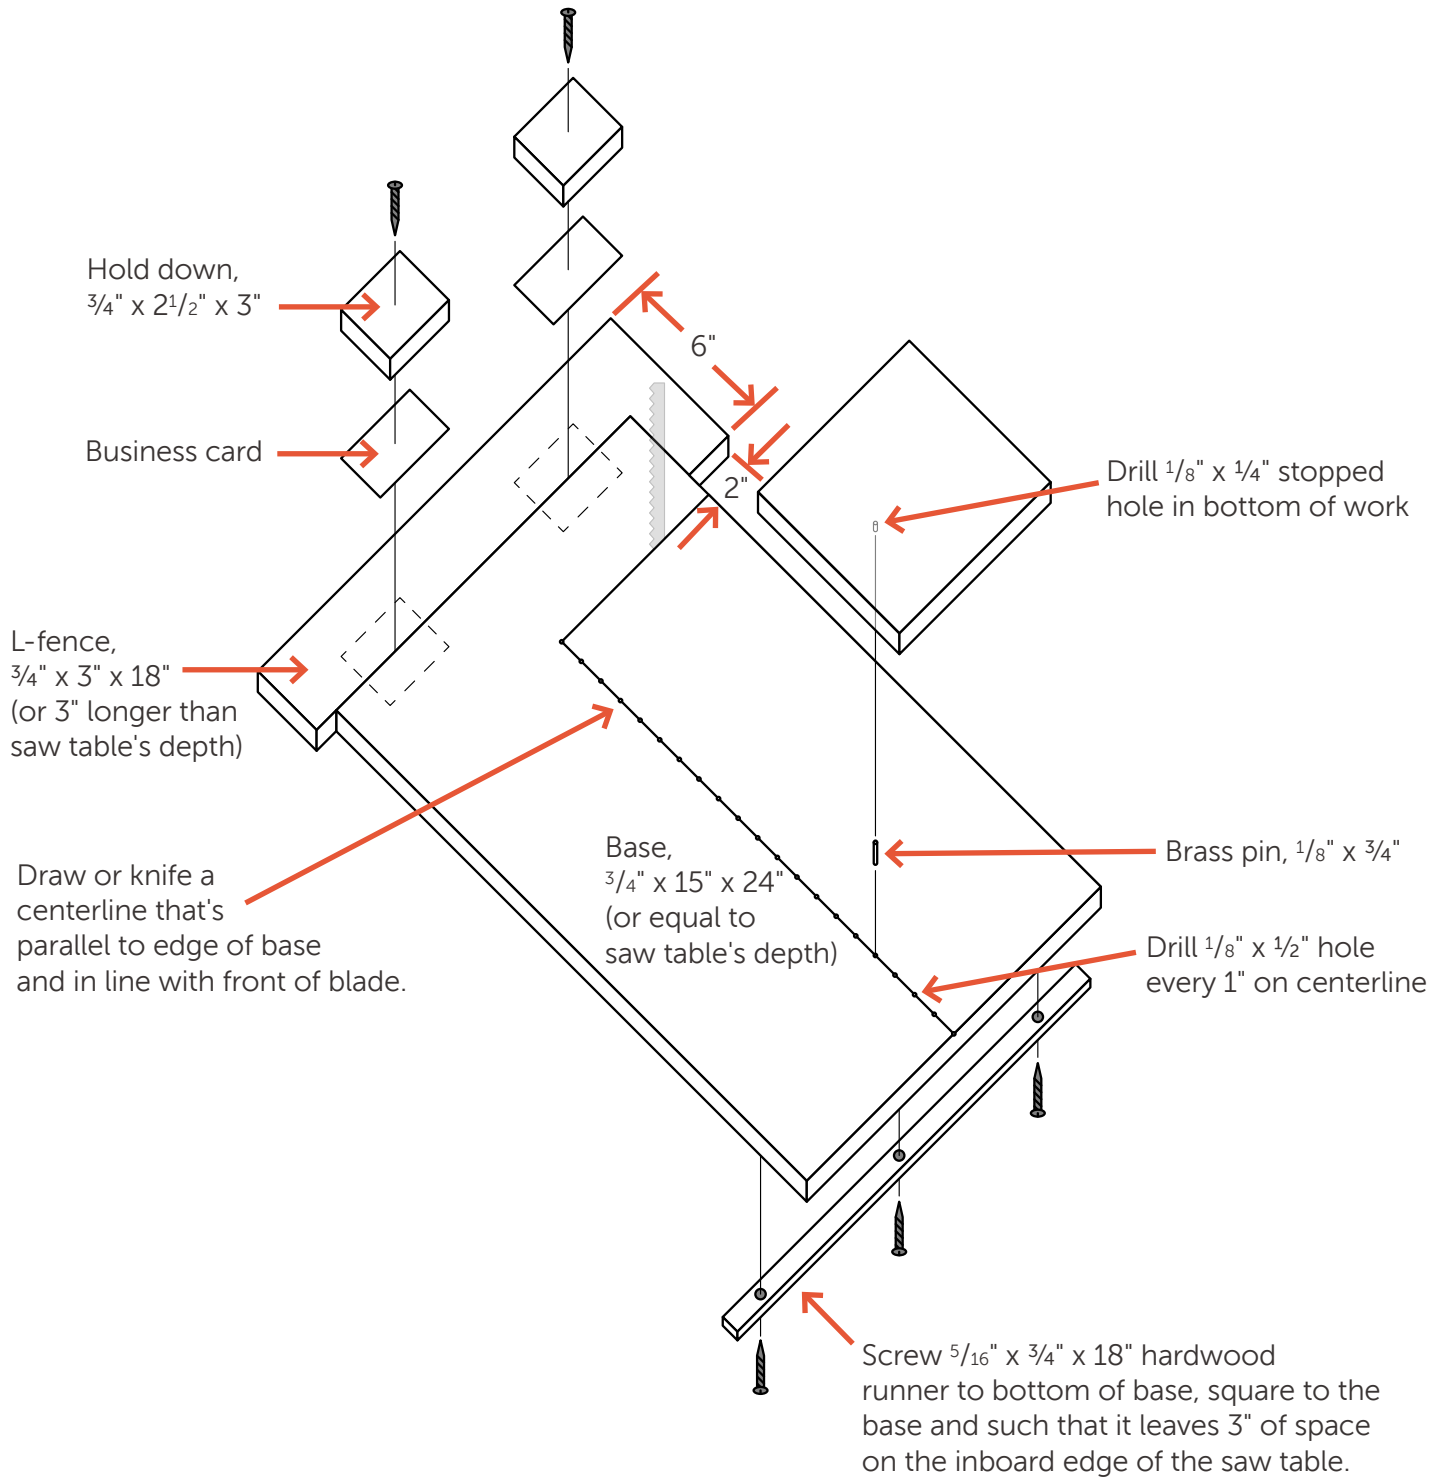

Equipment List

BANDSAW & BANDSAW ACCESSORIES

- Jet 14" Deluxe Pro Bandsaw, Model JWBS-14DXPRO
- Jet resaw fence
- Wheel brush
- Zero-clearance inserts
- Urethane tires
- Tension spring
- Carter Magfence bandsaw fence
- Kreg resaw guide
- Saw blade lubricant
- Truing stone
- Olson 1/8" x 105" bandsaw blade
- Carter 1/4" x 105" bandsaw blade
- Carter 1/2" x 105" bandsaw blade
- Timber Wolf 3/4" x 105" bandsaw blade
- M.K. Morse 1/2" x 105" bandsaw blade
- Rare earth magnets, 1/2" x 1/8"
- 6" Riser Block
- Blade quick release
- Middle Atlantic WL-60 magnetic work light (at B&H Photo bhphotovideo.com/)

Reference Diagrams

ARC - CUTTING FENCE

Reference Diagrams

CIRCLE JIG

PUSH STICK