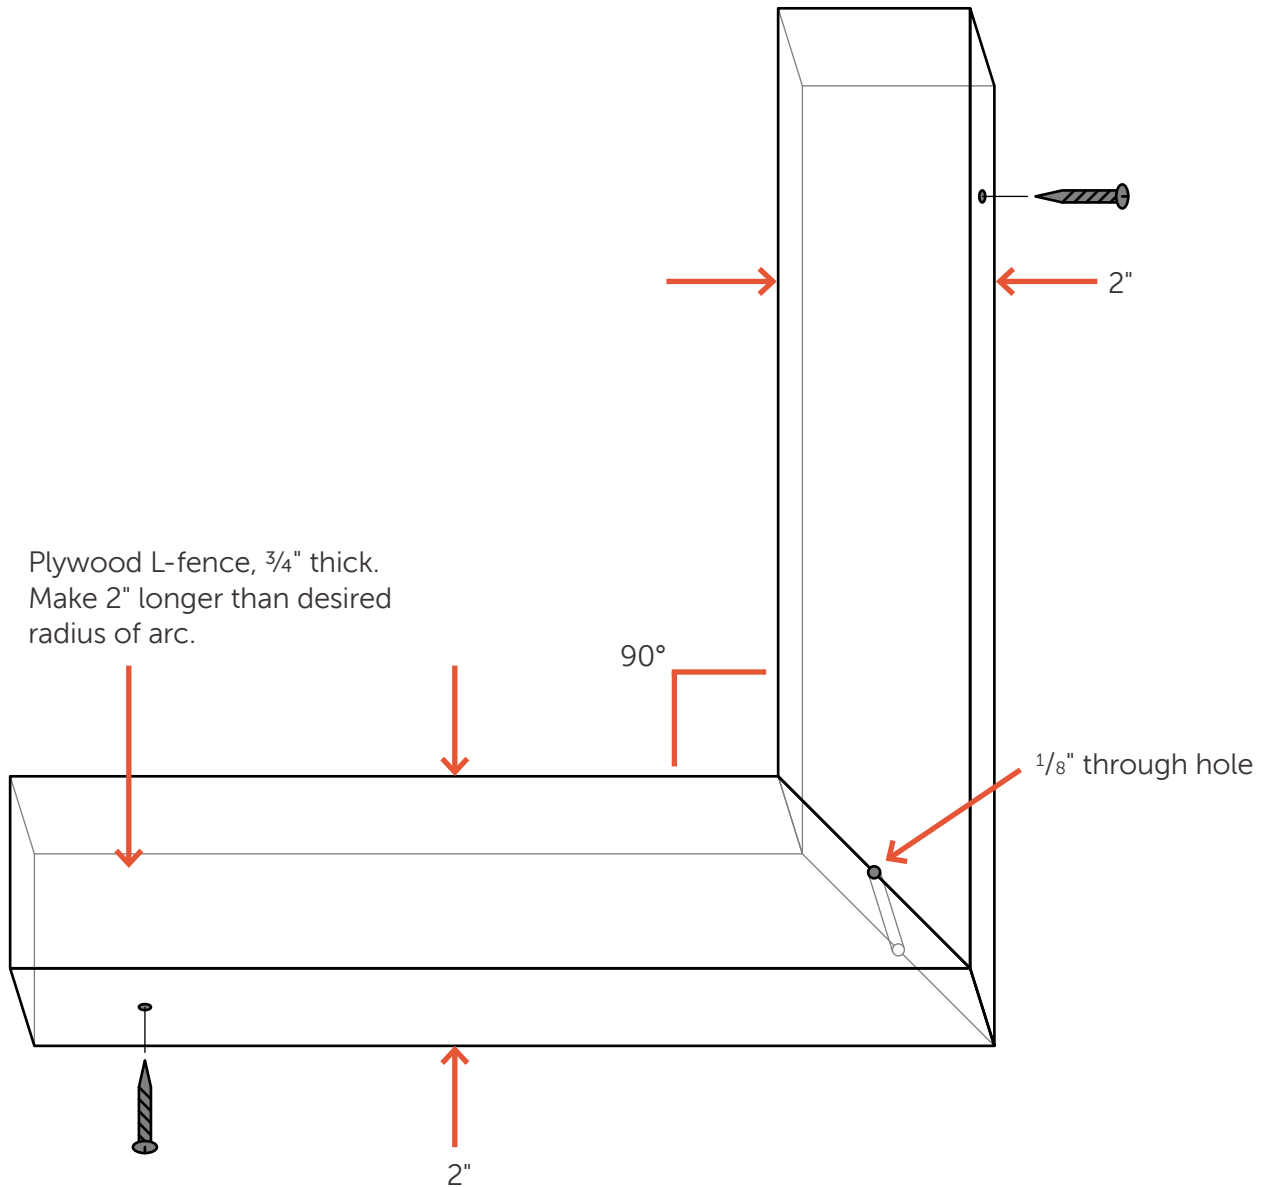

Equipment List

BANDSAW & BANDSAW ACCESSORIES

- Jet 14" Deluxe Pro Bandsaw, Model JWBS-14DXPRO
- Jet resaw fence
- Wheel brush
- Zero-clearance inserts
- Urethane tires
- Tension spring
- Carter Magfence bandsaw fence
- Kreg resaw guide
- Saw blade lubricant
- Truing stone
- Olson 1/8" x 105" bandsaw blade
- Carter 1/4" x 105" bandsaw blade
- Carter 1/2" x 105" bandsaw blade
- Timber Wolf 3/4" x 105" bandsaw blade
- M.K. Morse 1/2" x 105" bandsaw blade
- Rare earth magnets, 1/2" x 1/8"
- 6" Riser Block
- Blade quick release
- Middle Atlantic WL-60 magnetic work light (at B&H Photo bhphotovideo.com/)

Reference Diagrams

ARC - CUTTING FENCE

Reference Diagrams

CIRCLE JIG

PUSH STICK